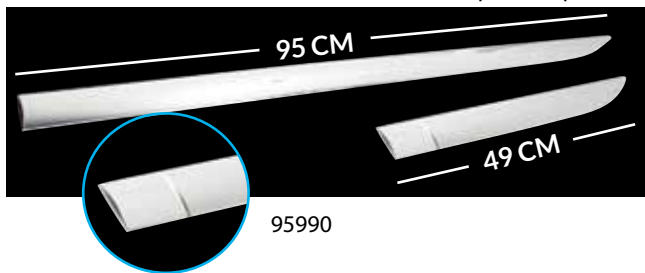

95990

APOIO DE MALA CROMADO

50659 CROMADO UNIVERSAL GRANDE

TAMANHO: 89CM X5,9CM

APLICAÇÃO: COBALT, CRUZE HATCH 12/15, CRUZE SEDAN ANTIGO, CAPTIVA 08/15, TRACKER 14/18, EQUINOX, PALIO FIRE 06/16, NOVO PUNTO, NEW FIESTA SEDAN, FOCUS HATCH/SEDAN 15/16, FUSION 13/16, GOLF 02/18, POLO 07/17, FOX 15/18, SPACEFOX, VIRTUS, UP, JETTA 11/17, ELANTRA 16/18, OPTIMA 13/15 KICKS, SENTRA 14/15, SORENTO 11/15, LANCER, CLIO HATCH 06/15, CLIO SEDAN 01/09, DUSTER, SW4 10/18