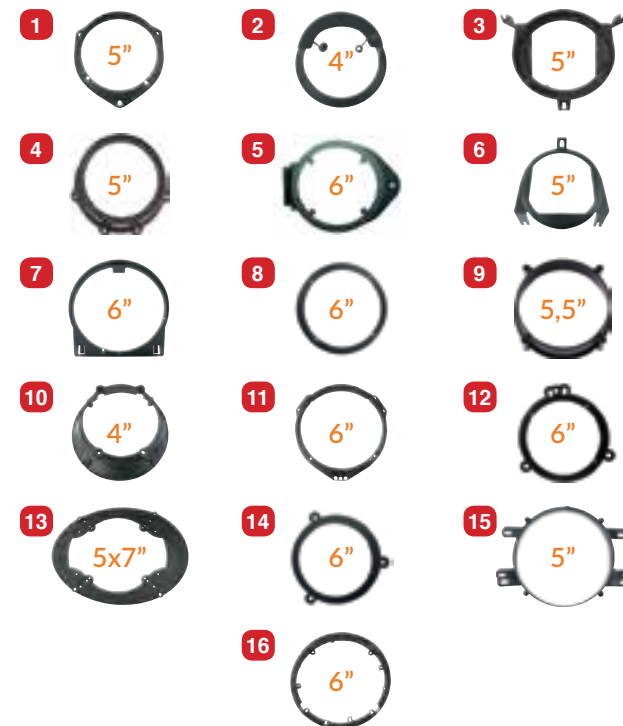

ARO P/ ALTO FALANTE

Aro p/ Alto Falante

1 ASTRA SEDAN/PALIO 11 (5")	P226/K	70709	10
2 CELTA 00/05 (4")	P226/L	70683	10
3 CELTA 4P TRAS (5")	P226/Q	70686	10
4 CELTA/PRISMA 06/ DIANT (5")	P226/L1	81320	10
5 COBALT/ONIX/SPIN 12/ DIANT PR (6")	P226/Z	95385	10
6 CORSA TRAS (5")	P226/C	70682	10
7 FIT 03/ DIANT/TRAS (6")	P226/R	70714	10
8 GOL 09/ DIANT (6")	P226/A1	80386	10
9 GOL 09/ TRAS (5,5")	P226/U	97351	10
10 GOL 4P TRAS (4")	P226/J	70708	10
11 GOL/CORSA/PALIO 11 DIANT 2P (6")	P226/A	70680	10
12 HB20 13/ DIANT PR (6")	P226/K1	95386	10
13 KA 97/ (5X7")	P226/H	70684	10
14 MARCH 11/ LIVINA 07/ DIANT PR (6")	P226/V	95393	10
15 PALIO WEEK 09/ TRAS (5")	P226/X	80387	10
16 POLO, FOX DIANT. (6")	P226/P	70713	10