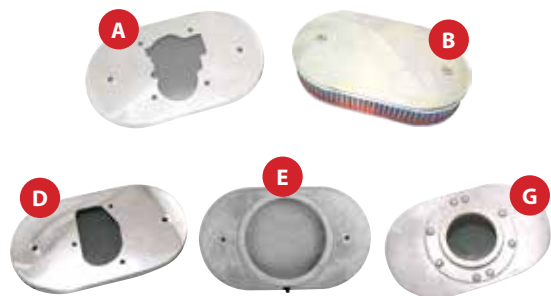

Base p/ Carburador

A	460 (CHT) AÇO INOX	93803
B	ALUM LUST/POLI MT 2E/3E	80901
G	DFV 446 AÇO INOX	93801
D	MINI PROGRESSIVO AÇO INOX	93678
E	TLDZ AÇO INOX	93679