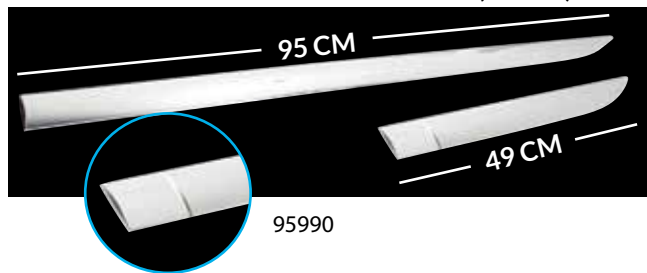

95990

APOIO DE MALA CROMADO

50659 CROMADO UNIVERSAL GRANDE

TAMANHO: 89CM X5,9CM

APLICAÇÃO: COBALT, CRUZE HATCH 12/15, CRUZE SEDAN ANTIGO, CAPTIVA 08/15, TRACKER 14/18, EQUINOX, PALIO FIRE 06/16, NOVO PUNTO, NEW FIESTA SEDAN, FOCUS HATCH/SEDAN 15/16, FUSION 13/16, GOLF 02/18, POLO 07/17, FOX 15/18, SPACEFOX, VIRTUS, UP, JETTA 11/17, ELANTRA 16/18, OPTIMA 13/15 KICKS, SENTRA 14/15, SORENTO 11/15, LANCER, CLIO HATCH 06/15, CLIO SEDAN 01/09, DUSTER, SW4 10/18