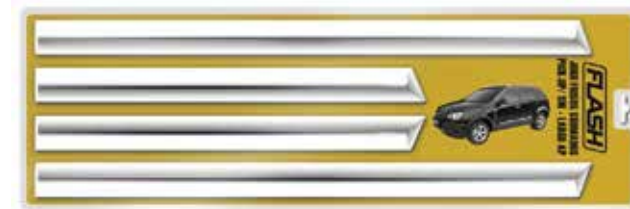

FRISO LARGO CROMADO PARA PICK-UPS E SUVs